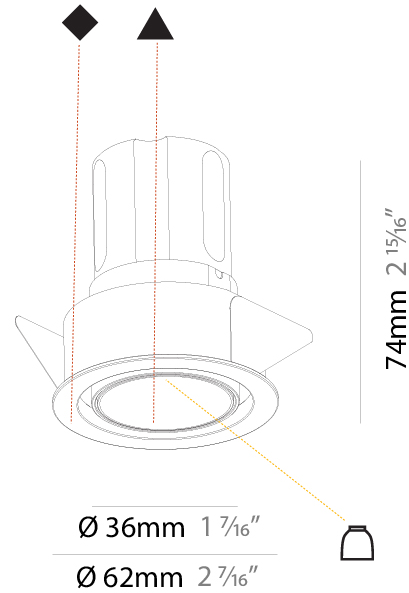

GENERAL

Series: Invader Standard
Subseries: Invader Adjustable
Brand: Prolicht
Division: Architectural
Mounting Type: Recessed
Mounting Location: Ceiling
Subcategory: Downlight

PHYSICAL

Shape: Round
Diameter (mm): 62
Diameter (in): 2 7/16
Height (mm): 74
Height (in): 2 15/16
Min. Recessing Depth (mm): 150
Min. Recessing Depth (in): 5 7/8
Light Distribution: Adjustable / Direct
Weight (kg): 0.138
Weight (lbs): 0.304
Fixture Finish: SSR / BKV / CWI / CRY / HAB / UFT / ITA / RUA / FTG / MYG / LOD / PUS / FRO / FUP / KIA / POP / BLS / SPG / MEY / GOH / GUM / CHC / COM / ABZ / JAG / OBR / MOS / ROR
Fixture Material: Aluminum
Cut-out Measurements: 57mm / 2 1/4"

ELECTRICAL

Lamp Type: LED (Zhaga Standard)
Input Wattage (W): 7.7
Total Output Wattage (W): 7
Dimming: Tri-Mode (Non-Dimming and Phase Dimming (120Vac only) and 0-10V Dimming)
Driver Included: No
Driver Location: Remote
Driver Type: Constant Current - 120 / 277Vac
Input Voltage (V): 120 - 277
Constant Current (MA): 250

LED

Number of LEDs: 1
Color Temperature (°K): 2700 / 3000 / 3500 / 4000
Max. Delivered Lumen (lm): 660 / 690 / 725 / 740
CRI: >90 CRI
Lamp Life (hrs): 50000

OPTICAL

Reflector°: 33 / 47 / 65
Adjustability: Rotational 180°; Tilt 30°

RATINGS AND CERTIFICATIONS

Certified By: Certified for North American Standards
IP rating: IP20

150mm 5 7/8"
57mm 2 1/4"
10 - 15mm 3/8" - 9/16"
180°
± 15°

A