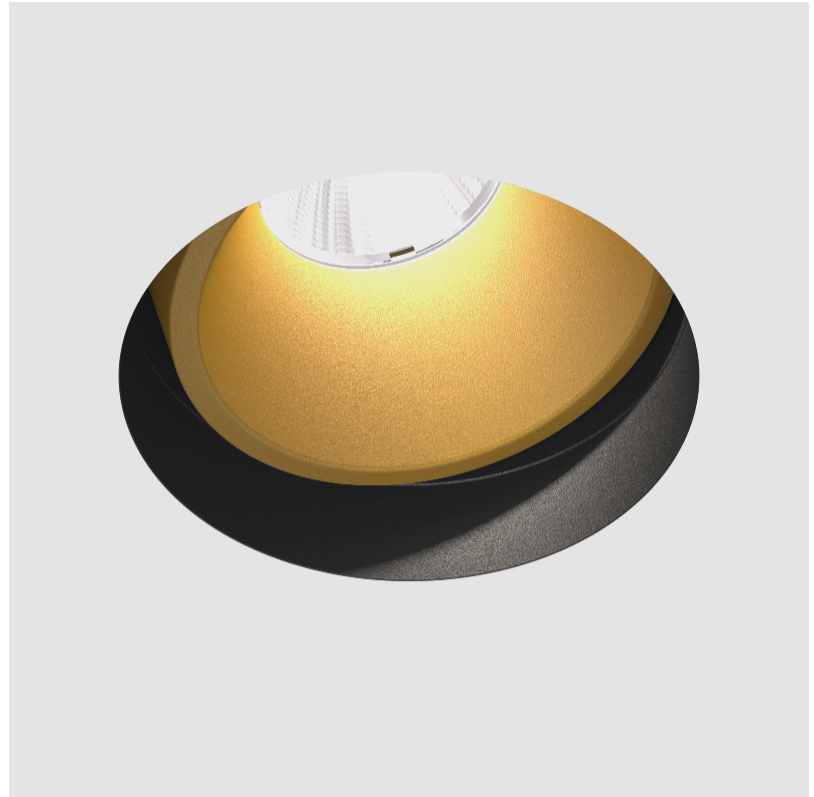

1. To build a product code in our configurator select the specify button on the base model # product page
2. To build a manual product code on this datasheet choose from the options listed below in blue font and add the suffix to the base model #

GENERAL

Series: Invader Standard
Subseries: Invader Adjustable
Brand: Prolicht
Division: Architectural
Mounting Type: Trimless
Mounting Location: Ceiling
Subcategory: Ambient

PHYSICAL

Shape: Round
Diameter (mm): 90
Diameter (in): 3 9/16
Height (mm): 126
Height (in): 4 5/16
Ceiling Thickness (mm): 10 / 12.5 / 15
Ceiling Thickness (in): 3/8 or 1/2 or 9/16
Min. Recessing Depth (mm): 150
Min. Recessing Depth (in): 5 7/8
Light Distribution: Adjustable / Direct
Weight (kg): 0.673
Weight (lbs): 1.48
Fixture Finish: SSR / BKV / CWI / CRY / HAB / UFT / ITA / RUA / FTG / MYG / LOD / PUS / FRO / FUP / KIA / POP / BLS / SPG / MEY / GOH / GUM / CHC / COM / ABZ / JAG / OBR / MOS / ROR
Fixture Material: Aluminum

ELECTRICAL

Lamp Type: LED
Input Wattage (W): 14.3
Total Output Wattage (W): 13
Dimming: Non-Dimmable
Input Voltage (V): 120
Constant Current (MA): 350mA

LED

Number of LEDs: 1
Color Temperature (°K): 2700 / 3000 / 3500 / 4000
Max. Delivered Lumen (lm): 870 / 910 / 951 / 970
CRI: >90 CRI

OPTICAL

Reflector°: 20 / 40 / 60
Adjustability: Rotational 180°; Tilt 30°

RATINGS AND CERTIFICATIONS

Certified By: CSA Certified to UL and CSA Standards
IP rating: IP20