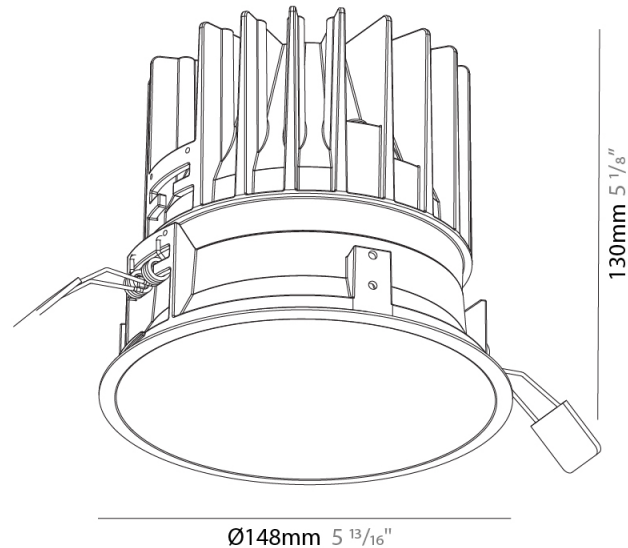

GENERAL

Series: Invader Standard
Brand: Prolicht
Division: Architectural
Mounting Type: Recessed
Mounting Location: Ceiling
Subcategory: Downlight

PHYSICAL

Shape: Round
Diameter (mm): 148
Diameter (in): 5 ¹³/₁₆
Height (mm): 130
Height (in): 5 ¹/₈
Ceiling Thickness (mm): 5 - 30
Ceiling Thickness (in): 1/16 - 1 3/16
Min. Recessing Depth (mm): 140
Min. Recessing Depth (in): 5 ¹/₂
Light Distribution: Downlight
Weight (kg): 0.9
Weight (lbs): 1.98
Fixture Finish: SSR / BKV / CWI / CRY / HAB / UFT / ITA / RUA / FTG / MYG / LOD / PUS / FRO / FUP / KIA / POP / BLS / SPG / MEY / GOH / GUM / CHC / COM / ABZ / JAG / OBR / MOS / ROR
Fixture Material: Aluminum Die Cast
Cut-out Measurements: 142mm / 5 9/16"

ELECTRICAL

Lamp Type: LED (Zhaga Standard)
Input Wattage (W): 28.6
Total Output Wattage (W): 26
Dimming: Tri-Mode (Non-Dimming and Phase Dimming (120Vac only) and 0-10V Dimming)
Driver Included: No
Driver Location: Recessed Housing
Driver Type: Constant Current - Universal
Housing: See components
Input Voltage (V): 120 - 277
Constant Current (MA): 700

LED

Number of LEDs: 1
Color Temperature (°K): 2700 / 3000 / 3500 / 4000
Max. Delivered Lumen (lm): 2210 / 2270 / 2391 / 2440
Nominal Lumen (lm): 3210 / 3290 / 3459
CRI: >90 CRI
Lamp Life (hrs): 50000

OPTICAL

Reflector: 18 / 26 / 40

RATINGS AND CERTIFICATIONS

Certified By: Certified for North American Standards
IP rating: IP20