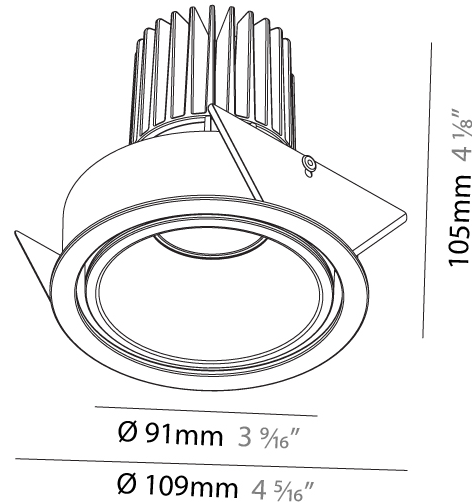

1. To build a product code in our configurator select the specify button on the base model # product page
2. To build a manual product code on this datasheet choose from the options listed below in blue font and add the suffix to the base model #

GENERAL

Series: Invader Standard
Subseries: Invader Adjustable
Brand: Prolicht
Division: Architectural
Mounting Type: Recessed
Mounting Location: Ceiling
Subcategory: Downlight

PHYSICAL

Shape: Round
Diameter (mm): 109
Diameter (in): 4 5/16
Height (mm): 105
Height (in): 4 1/8
Min. Recessing Depth (mm): 120
Min. Recessing Depth (in): 4 3/4
Light Distribution: Adjustable / Downlight
Weight (kg): 0.421
Weight (lbs): 0.93
Fixture Finish: SSR / BKV / CWI / CRY / HAB / UFT / ITA / RUA / FTG / MYG / LOD / PUS / FRO / FUP / KIA / POP / BLS / SPG / MEY / GOH / GUM / CHC / COM / ABZ / JAG / OBR / MOS / ROR
Fixture Material: Aluminum
Cut-out Measurements: 104mm / 4 1/8"

ELECTRICAL

Lamp Type: LED
Input Wattage (W): 16.5
Total Output Wattage (W): 15
Dimming: Dali Dimming
Driver Included: No
Driver Location: Recessed Housing
Input Voltage (V): 120
Constant Current (MA): 350

LED

Number of LEDs: 1
Max. Delivered Lumen (lm): 760
Nominal Lumen (lm): 1140
CRI: >90 CRI
Lamp Life (hrs): 50000

OPTICAL

Reflector: 20 / 40 / 60
Adjustability: Rotational 180°; Tilt 30°

RATINGS AND CERTIFICATIONS

Certified By: CSA Certified to UL and CSA Standards
IP rating: IP20