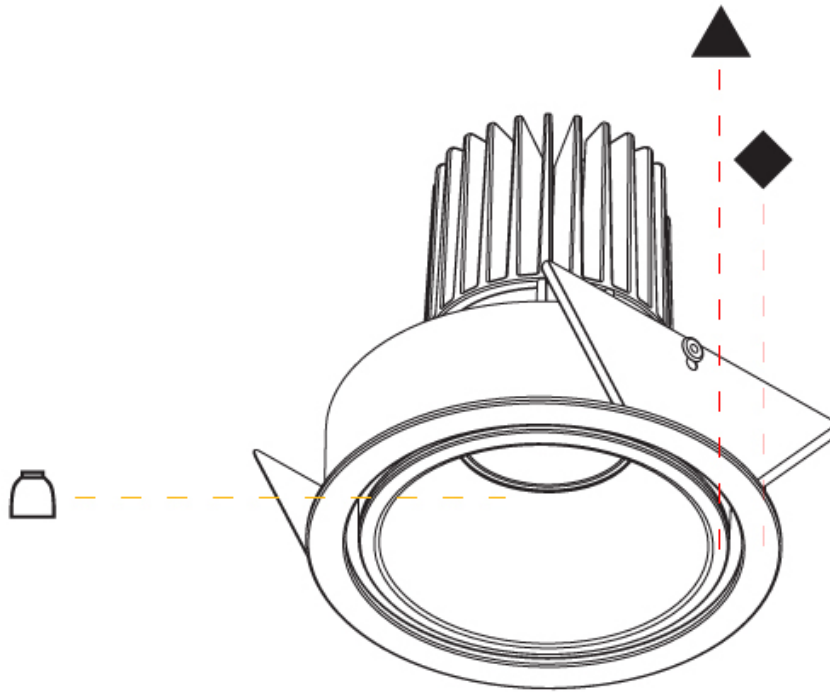

INVADER STANDARD RECESSED

A35601-

PROJECT	_____
TYPE	_____
SPECIFIER	_____
QUANTITY	_____
DATE	_____