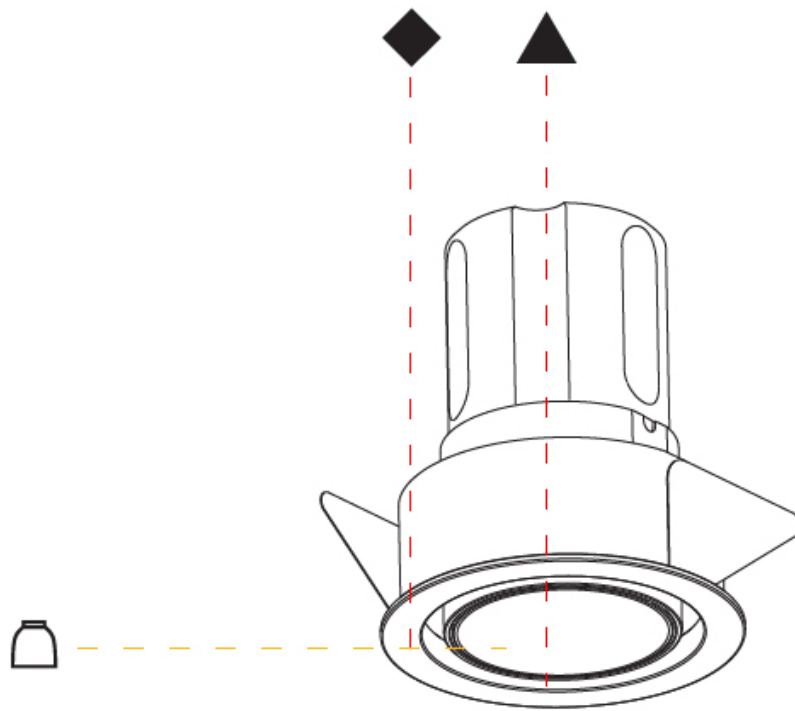

INVADER ADJUSTABLE RECESSED

A37962-

PROJECT	_____
TYPE	_____
SPECIFIER	_____
QUANTITY	_____
DATE	_____