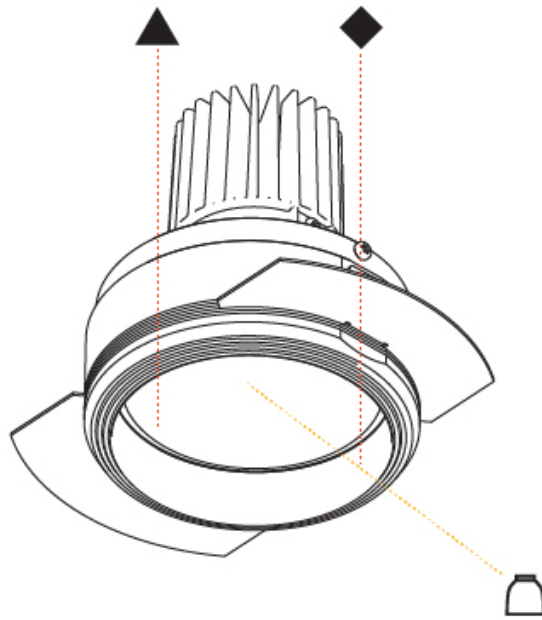

INVADER ADJUSTABLE TRIMLESS

A35574-

PROJECT	_____
TYPE	_____
SPECIFIER	_____
QUANTITY	_____
DATE	_____