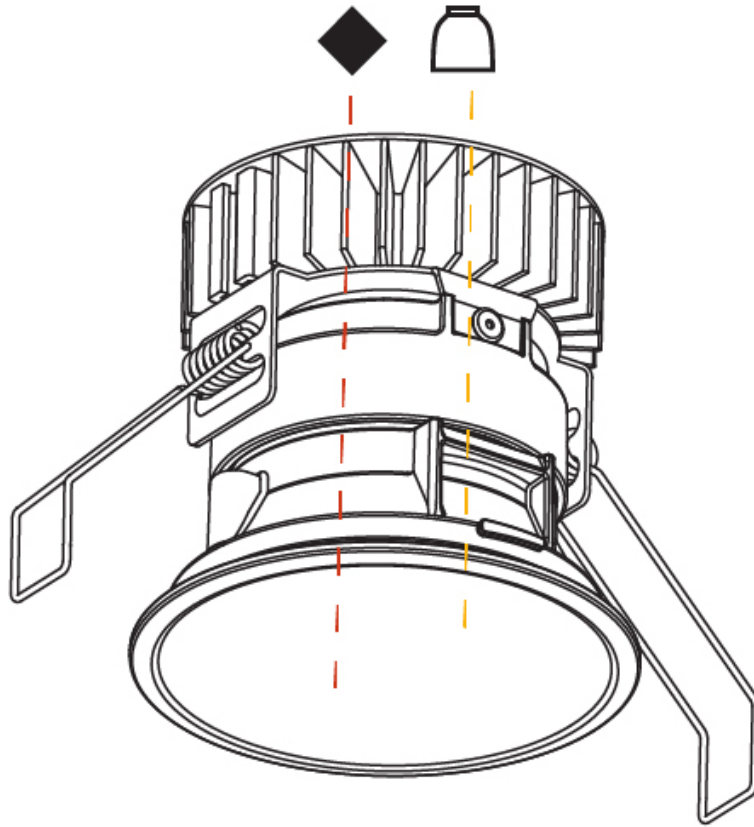

INVADER STANDARD RECESSED

A35603-

PROJECT	_____
TYPE	_____
SPECIFIER	_____
QUANTITY	_____
DATE	_____

A