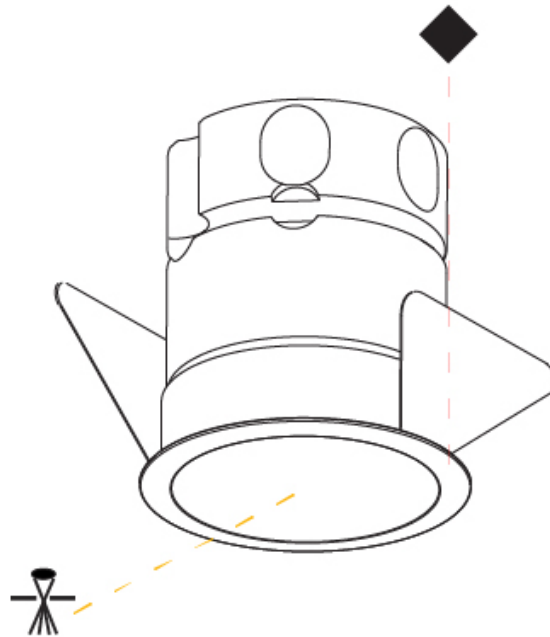

INVADER STANDARD RECESSED

A37952-

PROJECT

TYPE

SPECIFIER

QUANTITY

DATE

A