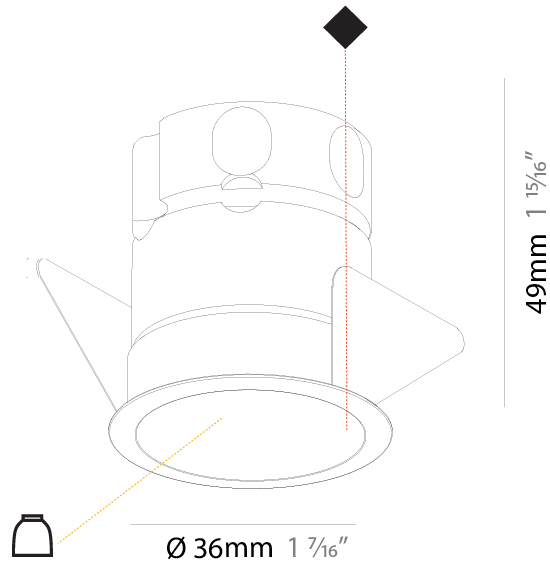

GENERAL

Series: Invader Standard
Brand: Prolicht
Division: Architectural
Mounting Type: Recessed
Mounting Location: Ceiling
Subcategory: Downlight

PHYSICAL

Shape: Round
Diameter (mm): 45
Diameter (in): 1 3/4
Height (mm): 49
Height (in): 1 15/16
Ceiling Thickness (mm): 10 / 12.5 / 15
Ceiling Thickness (in): 3/8 or 1/2 or 9/16
Min. Recessing Depth (mm): 150
Min. Recessing Depth (in): 5 7/8
Light Distribution: Downlight
Weight (kg): 0.084
Weight (lbs): 0.185
Fixture Finish: SSR / BKV / CWI / CRY / HAB / UFT / ITA / RUA / FTG / MYG / LOD / PUS / FRO / FUP / KIA / POP / BLS / SPG / MEY / GOH / GUM / CHC / COM / ABZ / JAG / OBR / MOS / ROR
Fixture Material: Aluminum
Cut-out Measurements: Dia: 41mm / 1 5/8"

ELECTRICAL

Lamp Type: LED (Zhaga Standard)
Input Wattage (W): 2.2
Total Output Wattage (W): 2
Dimming: Non-Dimmable
Driver Included: No
Driver Location: Remote
Driver Type: Constant Current - 120 / 277Vac
Driver Class: Class 2
Input Voltage (V): 120 - 277
Constant Current (MA): 700
Upon Request: 0-10Vdc dimming / Phase dimming 120Vac

LED

Number of LEDs: 1
Color Temperature (°K): 2700 / 3000 / 3500 / 4000
Max. Delivered Lumen (lm): 160 / 170 / 176 / 180
Nominal Lumen (lm): 160 / 170 / 176 / 180
CRI: >90 CRI
Lamp Life (hrs): 50000

OPTICAL

Reflector: 12 / 20 / 35

RATINGS AND CERTIFICATIONS

Certified By: Certified for North American Standards
IP rating: IP20