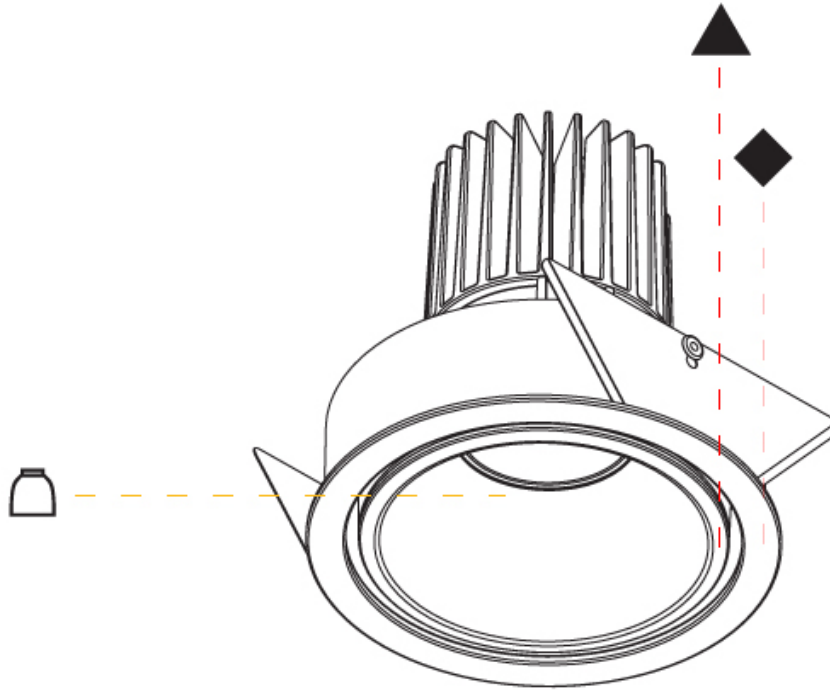

INVADER ADJUSTABLE RECESSED

A35539-

PROJECT	_____
TYPE	_____
SPECIFIER	_____
QUANTITY	_____
DATE	_____