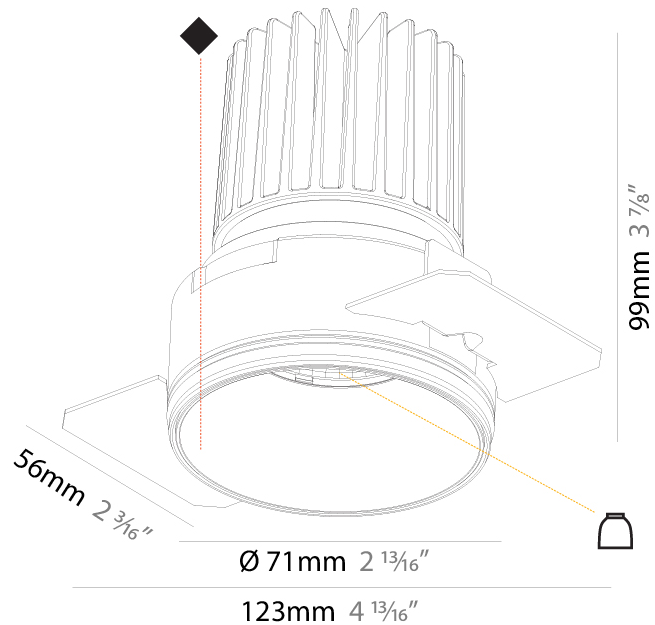

GENERAL

Series: Invader Standard
Subseries: Invader Standard
Brand: Prolicht
Division: Architectural
Mounting Type: Trimless
Mounting Location: Ceiling
Subcategory: Downlight

PHYSICAL

Shape: Round
Diameter (mm): 71
Diameter (in): 2 13/16
Height (mm): 99
Height (in): 3 7/8
Ceiling Thickness (mm): 10 / 12.5 / 15
Ceiling Thickness (in): 3/8 or 1/2 or 9/16
Min. Recessing Depth (mm): 115
Min. Recessing Depth (in): 4 1/2
Light Distribution: Downlight
Weight (kg): 0.359
Weight (lbs): 0.79
Installation Requirement: Ceiling Thickness: 10mm / 12mm / 15mm
Fixture Finish: SSR / BKV / CWI / CRY / HAB / UFT / ITA / RUA / FTG / MYG / LOD / PUS / FRO / FUP / KIA / POP / BLS / SPG / MEY / GOH / GUM / CHC / COM / ABZ / JAG / OBR / MOS / ROR
Fixture Material: Aluminum
Cut-out Measurements: 79mm / 3 1/8"
Upon Request: Unique Sizes Unique Ceiling Thickness

ELECTRICAL

Lamp Type: LED (Zhaga Standard)
Total Output Wattage (W): 14.7
Dimming: Dali Dimming
Driver Location: Recessed Housing
Driver Type: Constant Current - 120Vac
Housing: See Components
Input Voltage (V): 120
Constant Current (MA): 350

LED

Number of LEDs: 1
Color Temperature (°K): Warm Dim
Max. Delivered Lumen (lm): 770
CRI: >90 CRI
Lamp Life (hrs): 50000
Upon Request: RGB-W Tunable White Special Color Temperature

OPTICAL

Reflector: 20 / 40 / 60
Upon Request: Special Beam Angles

RATINGS AND CERTIFICATIONS

Certified By: Certified for North American Standards
IP rating: IP20