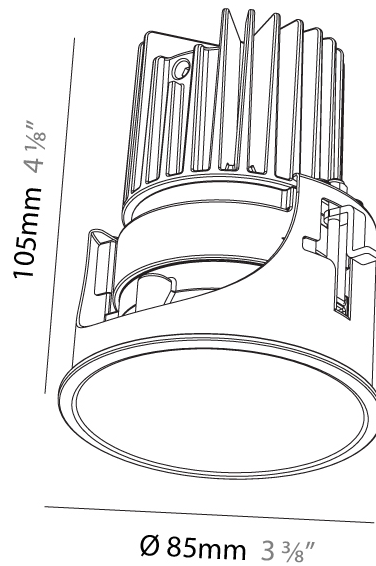

GENERAL

Series: Invader Standard
Subseries: Invader Standard
Brand: Prolight
Division: Architectural
Mounting Type: Recessed
Mounting Location: Ceiling
Subcategory: Downlight

PHYSICAL

Shape: Round
Diameter (mm): 85
Diameter (in): 3 3/8
Height (mm): 105
Height (in): 4 1/8
Ceiling Thickness (mm): 5 - 30
Min. Recessing Depth (mm): 110
Min. Recessing Depth (in): 4 5/16
Light Distribution: Downlight
Weight (kg): 0.322
Weight (lbs): 0.71
Fixture Finish: SSR / BKV / CWI / CRY / HAB / UFT / ITA / RUA / FTG / MYG / LOD / PUS / FRO / FUP / KIA / POP / BLS / SPG / MEY / GOH / GUM / CHC / COM / ABZ / JAG / OBR / MOS / ROR
Fixture Material: Aluminum
Cut-out Measurements: Dia: 80mm 3 1/8"

ELECTRICAL

Lamp Type: LED (Zhaga Standard)
Input Wattage (W): 14.3
Total Output Wattage (W): 13
Dimming: Tri-Mode (Non-Dimming and Phase Dimming (120Vac only) and 0-10V Dimming)
Driver Included: No
Driver Location: Recessed Housing
Driver Type: Constant Current - Universal
Housing: See components
Input Voltage (V): 120 - 277
Constant Current (MA): 350

LED

Number of LEDs: 1
Color Temperature (°K): 2700 / 3000 / 3500 / 4000
Max. Delivered Lumen (lm): 870 / 910 / 951 / 970
Nominal Lumen (lm): 1304 / 1352 / 1421 / 1450
CRI: >90 CRI
Lamp Life (hrs): 50000

OPTICAL

Reflector: 20 / 40 / 60

RATINGS AND CERTIFICATIONS

Certified By: Certified for North American Standards
IP rating: IP20