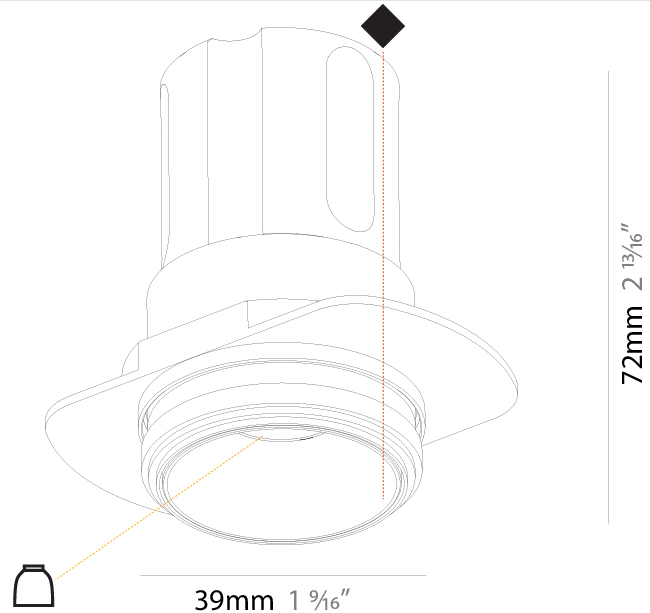

PHYSICAL

Shape: Round
Diameter (mm): 39
Diameter (in): 1 9/16
Height (mm): 72
Height (in): 2 13/16
Ceiling Thickness (mm): 10 / 12 / 15
Ceiling Thickness (in): 3/8 or 1/2 or 9/16
Min. Recessing Depth (mm): 150
Min. Recessing Depth (in): 5 7/8
Light Distribution: Downlight
Weight (kg): 0.129
Weight (lbs): 0.28
Fixture Finish: SSR / BKV / CWI / CRY / HAB / UFT / ITA / RUA / FTG / MYG / LOD / PUS / FRO / FUP / KIA / POP / BLS / SPG / MEY / GOH / GUM / CHC / COM / ABZ / JAG / OBR / MOS / ROR
Fixture Material: Aluminum
Cut-out Measurements: 45mm / 1 3/4"
Upon Request: Unique Sizes Unique Ceiling Thickness

ELECTRICAL

Lamp Type: LED (Zhaga Standard)
Input Wattage (W): 7.7
Total Output Wattage (W): 6.8
Dimming: Tri-Mode (Non-Dimming and Phase Dimming (120Vac only) and 0-10V Dimming)
Driver Included: No
Driver Location: Remote
Driver Type: Constant Current - 120 / 277Vac
Input Voltage (V): 120 - 277
Constant Current (MA): 250

LED

Number of LEDs: 1
Color Temperature (°K): 2700 / 3000 / 3500 / 4000
Max. Delivered Lumen (lm): 660 / 690 / 725 / 740
Nominal Lumen (lm): 734 / 762 / 801 / 817
CRI: >90 CRI
Lamp Life (hrs): 50000
Upon Request: RGB-W Tunable White Special Color Temperature

OPTICAL

Reflector: 33 / 47 / 65
Upon Request: Special Beam Angles

RATINGS AND CERTIFICATIONS

Certified By: Certified for North American Standards
IP rating: IP20

39mm 1 9/16"
72mm 2 13/16"

150mm	45mm	10 | 12 1/2 | 15mm	5 7/8"	1 3/4"
		3/8" 1/2" 9/16"		

A