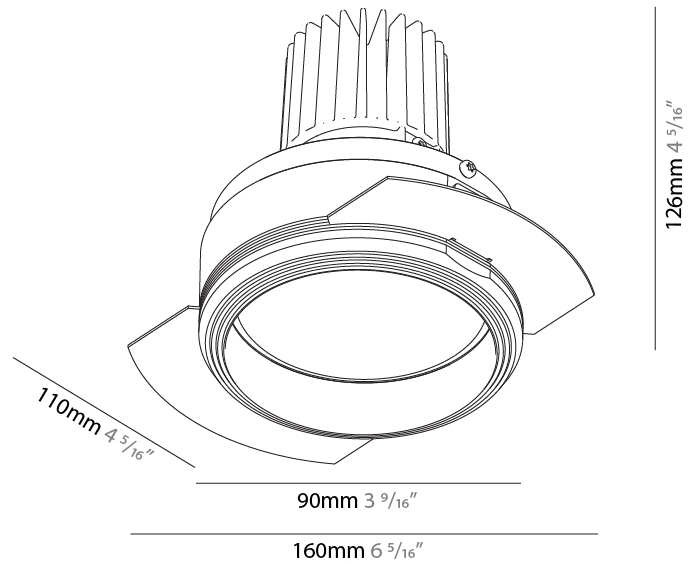

1. To build a product code in our configurator select the specify button on the base model # product page
2. To build a manual product code on this datasheet choose from the options listed below in blue font and add the suffix to the base model #

GENERAL

Series: Invader Standard
Subseries: Invader Adjustable
Brand: Prolicht
Division: Architectural
Mounting Type: Trimless
Mounting Location: Ceiling
Subcategory: Ambient

PHYSICAL

Shape: Round
Diameter (mm): 90
Diameter (in): 3 9/16
Height (mm): 126
Height (in): 4 5/16
Ceiling Thickness (mm): 10 / 12.5 / 15
Ceiling Thickness (in): 3/8 or 1/2 or 9/16
Min. Recessing Depth (mm): 150
Min. Recessing Depth (in): 5 7/8
Light Distribution: Adjustable / Direct
Weight (kg): 0.673
Weight (lbs): 1.48
Fixture Finish: SSR / BKV / CWI / CRY / HAB / UFT / ITA / RUA / FTG / MYG / LOD / PUS / FRO / FUP / KIA / POP / BLS / SPG / MEY / GOH / GUM / CHC / COM / ABZ / JAG / OBR / MOS / ROR
Fixture Material: Aluminum

ELECTRICAL

Lamp Type: LED
Input Wattage (W): 14.3
Total Output Wattage (W): 13
Dimming: Non-Dimmable
Input Voltage (V): 120
Constant Current (MA): 350mA

LED

Number of LEDs: 1
Color Temperature (°K): 2700 / 3000 / 3500 / 4000
Max. Delivered Lumen (lm): 870 / 910 / 951 / 970
CRI: >90 CRI

OPTICAL

Reflector°: 20 / 40 / 60
Adjustability: Rotational 180°; Tilt 30°

RATINGS AND CERTIFICATIONS

Certified By: CSA Certified to UL and CSA Standards
IP rating: IP20