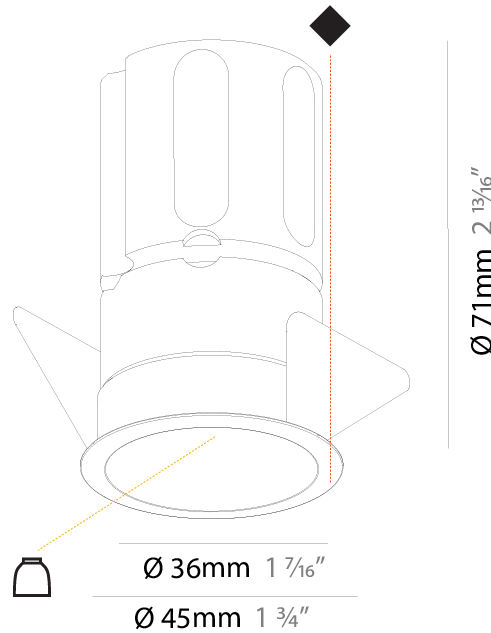

GENERAL

Series: Invader Standard
Brand: Prolicht
Division: Architectural
Mounting Type: Recessed
Mounting Location: Ceiling
Subcategory: Downlight

PHYSICAL

Shape: Round
Diameter (mm): 45
Diameter (in): 1 3/4
Height (mm): 71
Height (in): 2 13/16
Ceiling Thickness (mm): 10 / 12.5 / 15
Ceiling Thickness (in): 3/8 or 1/2 or 9/16
Min. Recessing Depth (mm): 150
Min. Recessing Depth (in): 5 7/8
Light Distribution: Downlight
Weight (kg): 0.102
Weight (lbs): 0.23
Fixture Finish: SSR / BKV / CWI / CRY / HAB / UFT / ITA / RUA / FTG / MYG / LOD / PUS / FRO / FUP / KIA / POP / BLS / SPG / MEY / GOH / GUM / CHC / COM / ABZ / JAG / OBR / MOS / ROR
Fixture Material: Aluminum
Cut-out Measurements: Dia: 41mm / 1 5/8"

ELECTRICAL

Lamp Type: LED (Zhaga Standard)
Input Wattage (W): 7.7
Total Output Wattage (W): 7
Dimming: Non-Dimmable
Driver Included: No
Driver Location: Remote
Driver Type: Constant Current - 120 / 277Vac
Driver Class: Class 2
Input Voltage (V): 120 - 277
Constant Current (MA): 250
Upon Request: 0-10Vdc dimming / Phase dimming 120Vac

LED

Number of LEDs: 1
Color Temperature (°K): 2700 / 3000 / 3500 / 4000
Max. Delivered Lumen (lm): 630 / 650 / 686 / 700
Nominal Lumen (lm): 731 / 762 / 801 / 817
CRI: >90 CRI
Lamp Life (hrs): 50000

OPTICAL

Reflector: 33 / 47 / 65

RATINGS AND CERTIFICATIONS

Certified By: Certified for North American Standards
IP rating: IP20