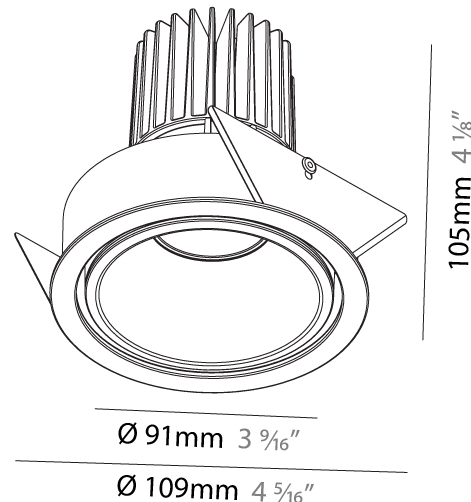

GENERAL

Series: Invader Standard
Brand: Prolicht
Division: Architectural
Mounting Type: Recessed
Mounting Location: Ceiling
Subcategory: Downlight

PHYSICAL

Shape: Round
Diameter (mm): 109
Diameter (in): 4 5/16
Height (mm): 105
Height (in): 4 1/8
Min. Recessing Depth (mm): 120
Min. Recessing Depth (in): 4 3/4
Light Distribution: Adjustable / Direct
Weight (kg): 0.434
Weight (lbs): 0.96
Fixture Finish: SSR / BKV / CWI / CRY / HAB / UFT / ITA / RUA / FTG / MYG / LOD / PUS / FRO / FUP / KIA / POP / BLS / SPG / MEY / GOH / GUM / CHC / COM / ABZ / JAG / OBR / MOS / ROR
Fixture Material: Aluminum
Cut-out Measurements: 104mm / 4 1/8"

ELECTRICAL

Lamp Type: LED (Zhaga Standard)
Input Wattage (W): 14.3
Total Output Wattage (W): 13
Dimming: Tri-Mode (Non-Dimming and Phase Dimming (120Vac only) and 0-10V Dimming)
Driver Included: No
Driver Location: Recessed Housing
Driver Type: Constant Current - Universal
Housing: See components
Input Voltage (V): 120 - 277
Constant Current (MA): 350

LED

Number of LEDs: 1
Color Temperature (°K): 2700 / 3000 / 3500 / 4000
Max. Delivered Lumen (lm): 890 / 920 / 970 / 990
Nominal Lumen (lm): 1304 / 1352 / 1421 / 1450
CRI: >90 CRI
Lamp Life (hrs): 50000

OPTICAL

Reflector: 20 / 40 / 60
Adjustability: Rotational 180°; Tilt 30°

RATINGS AND CERTIFICATIONS

Certified By: Certified for North American Standards
IP rating: IP20