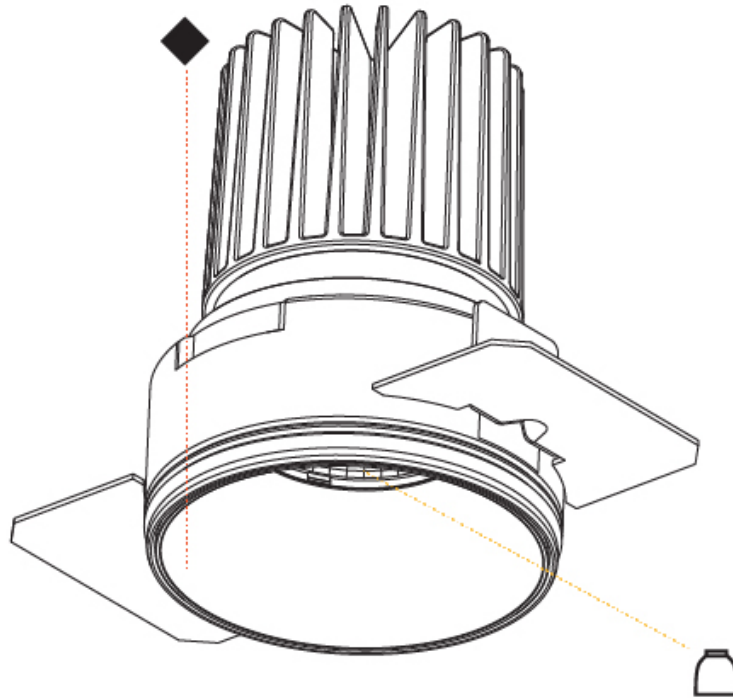

INVADER STANDARD TRIMLESS

A35576-

PROJECT	_____
TYPE	_____
SPECIFIER	_____
QUANTITY	_____
DATE	_____

A