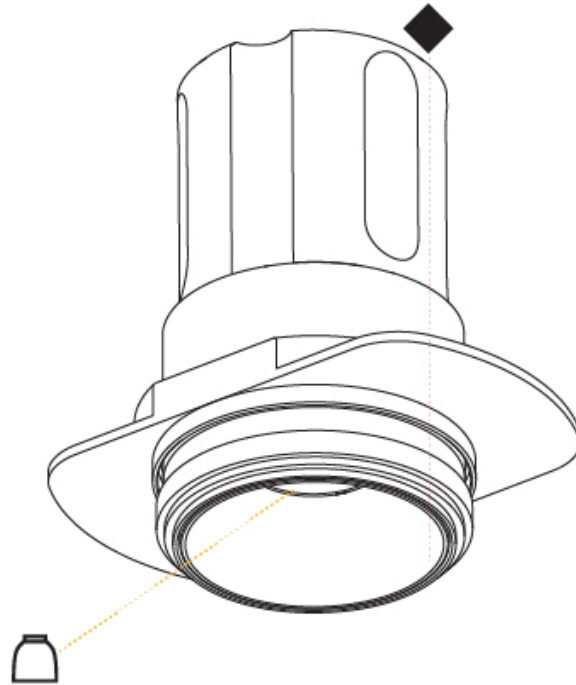

INVADER STANDARD TRIMLESS

A37912-

PROJECT

TYPE

SPECIFIER

QUANTITY

DATE

A