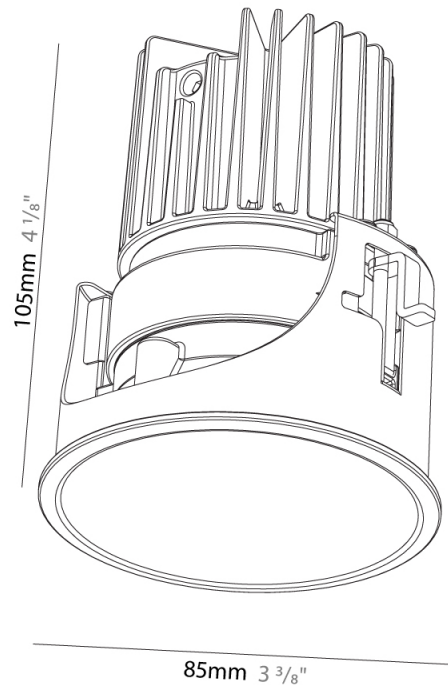

1. To build a product code in our configurator select the specify button on the base model # product page
2. To build a manual product code on this datasheet choose from the options listed below in blue font and add the suffix to the base model #

GENERAL

Series: Invader Standard
Brand: Prolicht
Division: Architectural
Mounting Type: Recessed
Mounting Location: Ceiling
Subcategory: Downlight

PHYSICAL

Shape: Round
Diameter (mm): 85
Diameter (in): 3 ³/₈
Height (mm): 105
Height (in): 4 ¹/₈
Ceiling Thickness (mm): 5 - 30
Ceiling Thickness (in): 1/16 - 1 3/16
Min. Recessing Depth (mm): 110
Min. Recessing Depth (in): 4 ⁵/₁₆
Light Distribution: Downlight
Weight (kg): 0.319
Weight (lbs): 0.7
Fixture Finish: SSR / BKV / CWI / CRY / HAB / UFT / ITA / RUA / FTG / MYG / LOD / PUS / FRO / FUP / KIA / POP / BLS / SPG / MEY / GOH / GUM / CHC / COM / ABZ / JAG / OBR / MOS / ROR
Fixture Material: Aluminum Die Cast
Cut-out Measurements: D = 80mm / 3 1/8"

ELECTRICAL

Lamp Type: LED (Zhaga Standard)
Total Output Wattage (W): 15
Dimming: Dali Dimming
Driver Included: No
Driver Location: Recessed Housing
Housing: See components
Input Voltage (V): 120
Constant Current (MA): 350

LED

Number of LEDs: 1
Color Temperature (°K): Warm Dim
Max. Delivered Lumen (lm): 760
Nominal Lumen (lm): 1140
CRI: >90 CRI
Lamp Life (hrs): 50000

OPTICAL

Reflector°: 20 / 40 / 60

RATINGS AND CERTIFICATIONS

Certified By: Certified for North American Standards
IP rating: IP20