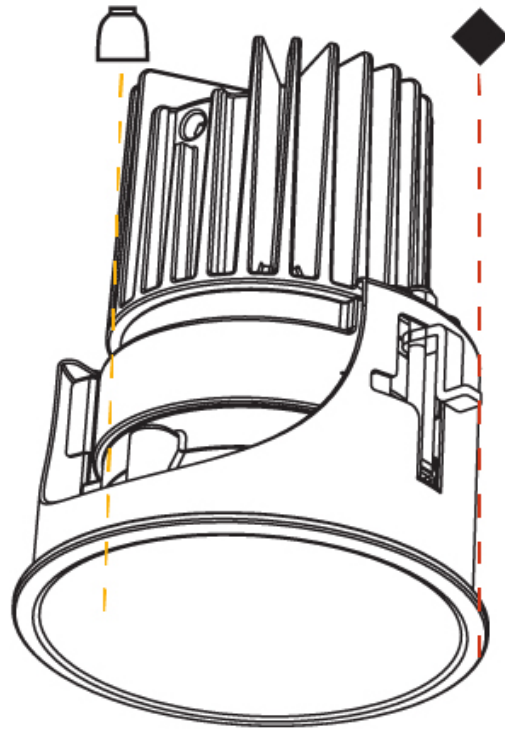

INVADER STANDARD RECESSED

A35602-

PROJECT _____

TYPE _____

SPECIFIER _____

QUANTITY _____

DATE _____

A