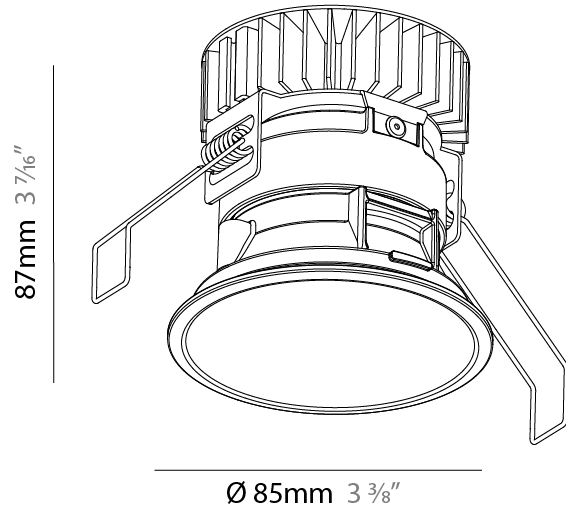

1. To build a product code in our configurator select the specify button on the base model # product page
2. To build a manual product code on this datasheet choose from the options listed below in blue font and add the suffix to the base model #

GENERAL

Series: Invader Standard
Brand: Prolicht
Division: Architectural
Mounting Type: Recessed
Mounting Location: Ceiling
Subcategory: Downlight

PHYSICAL

Shape: Round
Diameter (mm): 85
Diameter (in): 3 3/8
Height (mm): 87
Height (in): 3 7/16
Ceiling Thickness (mm): 10 / 12.5 / 15
Ceiling Thickness (in): 3/8 or 1/2 or 9/16
Min. Recessing Depth (mm): 90
Light Distribution: Downlight
Weight (kg): 0.233
Weight (lbs): 0.51
Fixture Material: Aluminum Die Cast
Cut-out Measurements: Dia: 80mm 3 1/8"

ELECTRICAL

Lamp Type: LED (Zhaga Standard)
Input Wattage (W): 9.9
Total Output Wattage (W): 9
Dimming: Tri-Mode (Non-Dimming and Phase Dimming (120Vac only) and 0-10V Dimming)
Driver Included: No
Driver Location: Recessed Housing
Driver Type: Constant Current - Universal
Housing: See components
Input Voltage (V): 120 - 277
Constant Current (MA): 250

LED

Number of LEDs: 1
Color Temperature (°K): 2700 / 3000 / 3500 / 4000
Max. Delivered Lumen (lm): 650 / 680 / 715 / 730
Nominal Lumen (lm): 960 / 995 / 1046 / 1067
CRI: >90 CRI
Lamp Life (hrs): 50000

OPTICAL

Reflector: 20 / 40 / 60

RATINGS AND CERTIFICATIONS

Certified By: Certified for North American Standards
IP rating: IP20