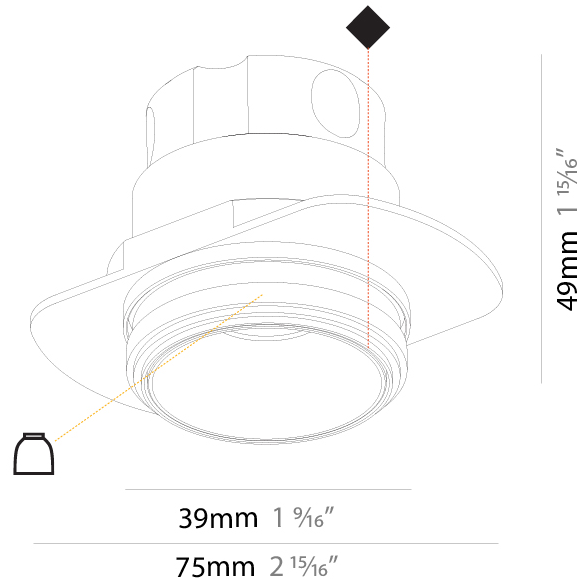

GENERAL

Series: Invader Standard
Brand: Prolicht
Division: Architectural
Mounting Type: Trimless
Mounting Location: Ceiling
Subcategory: Spots

PHYSICAL

Shape: Round
Diameter (mm): 39
Diameter (in): 1 9/16
Height (mm): 49
Height (in): 1 15/16
Ceiling Thickness (mm): 10 / 12.5 / 15 / 25
Ceiling Thickness (in): 3/8 or 1/2 or 9/16
Min. Recessing Depth (mm): 65
Min. Recessing Depth (in): 2 5/8
Light Distribution: Downlight
Weight (kg): 0.106
Weight (lbs): 0.23
Fixture Finish: SSR / BKV / CWI / CRY / HAB / UFT / ITA / RUA / FTG / MYG / LOD / PUS / FRO / FUP / KIA / POP / BLS / SPG / MEY / GOH / GUM / CHC / COM / ABZ / JAG / OBR / MOS / ROR
Fixture Material: Aluminum
Cut-out Measurements: 45mm / 1 3/4"
Upon Request: Unique Sizes Unique Ceiling Thickness

ELECTRICAL

Lamp Type: LED (Zhaga Standard)
Input Wattage (W): 2.2
Total Output Wattage (W): 2
Dimming: 0-10V Dimming / Phase Dimming (120Vac Only)
Driver Included: No
Driver Location: Remote
Driver Type: Constant Current - 120 / 277Vac
Input Voltage (V): 120 - 277
Constant Current (MA): 700

LED

Number of LEDs: 1
Color Temperature (°K): 2700 / 3000 / 3500 / 4000
Max. Delivered Lumen (lm): 160 / 170 / 176 / 180
CRI: >90 CRI
Lamp Life (hrs): 50000
Upon Request: RGB-W Tunable White Special Color Temperature

OPTICAL

Reflector°: 12 / 20 / 35
Upon Request: Special Beam Angles

RATINGS AND CERTIFICATIONS

Certified By: Certified for North American Standards
IP rating: IP20