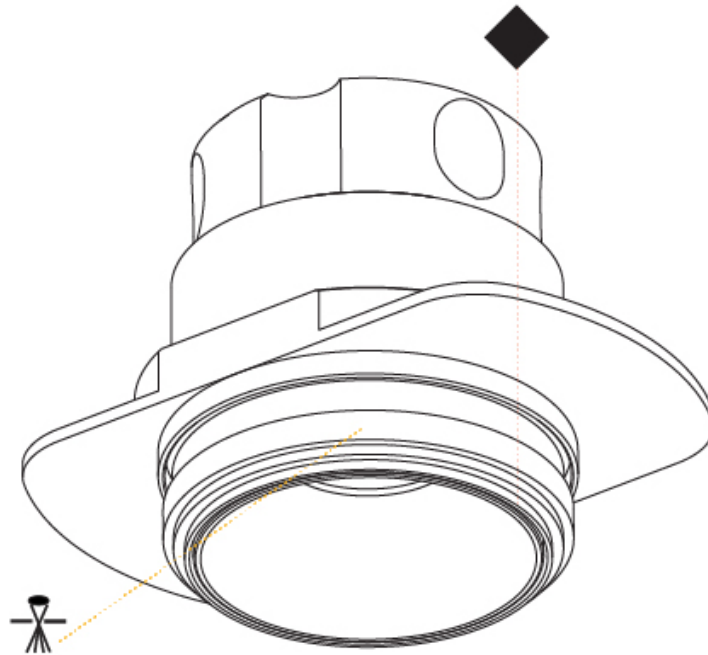

INVADER STANDARD TRIMLESS

A37905-

PROJECT	_____
TYPE	_____
SPECIFIER	_____
QUANTITY	_____
DATE	_____